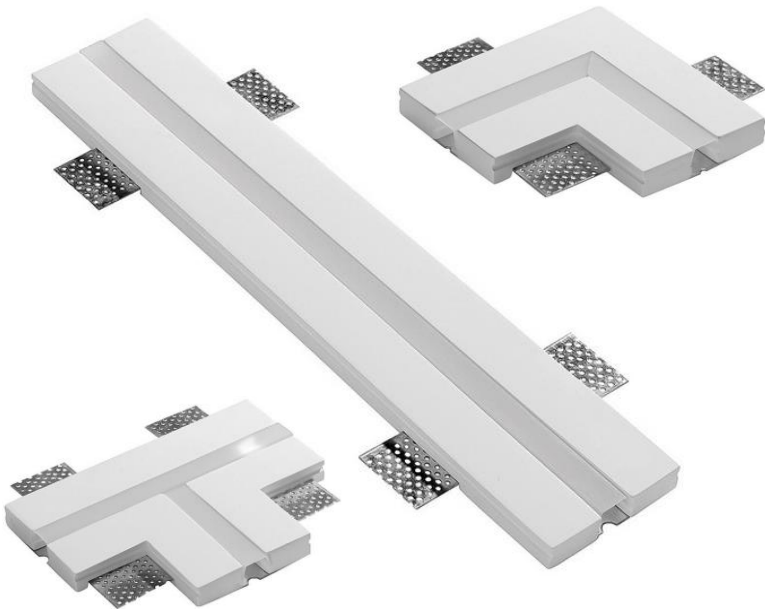

TRIMLESS GYPSUM LINEAR LIGHT

MODEL: FRIMA

LUNA
GROUP

Technical Data Sheet

Ceiling-recessed lighting in paintable gypsum plaster. Direct installation on false ceiling structure. Designed for either individual installations and creation of multiple lines of cut light in ceilings or walls. The LED strip is easily fitted after installation. The silicone cover is included.

Dimensions: 500mm×110mm×35mm (various light width)

Cutout hole: 113mm×503mm

Thickness of plasterboards: adjustable metal brackets to different thicknesses

Material: gypsum, metal

Finish: manual polished silky surface

Colour: white, can be painted with mural paints

IP Rating: IP20

Weight: 1.5kg

User-friendly, simple maintenance, easy to change LED

Safe packing

Developed to host LED strips of different models

Contact Info