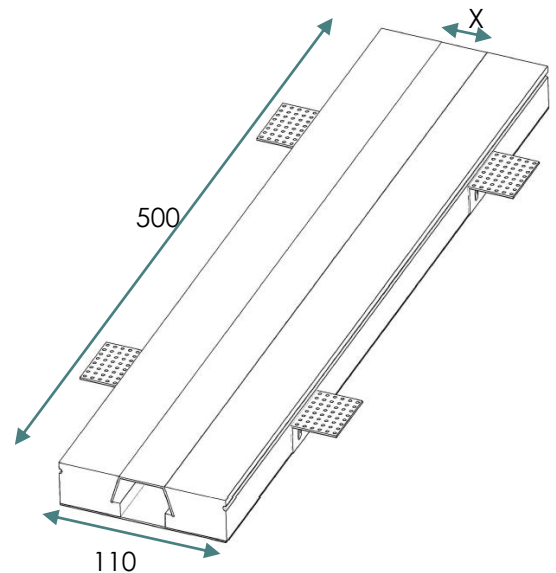

TRIMLESS GYPSUM LINEAR LIGHT

MODEL: FRIMA

LUNA
GROUP

Technical Data Sheet

Ceiling-recessed lighting in paintable gypsum plaster. Direct installation on false ceiling structure. Designed for either individual installations and creation of multiple lines of cut light in ceilings or walls. The LED strip is easily fitted after installation. The silicone cover is included.

Dimensions: 500mm×110mm×35mm (various light width)

Cutout hole: 113mm×503mm

Thickness of plasterboards: adjustable metal brackets to different thicknesses

Material: gypsum, metal

Finish: manual polished silky surface

Colour: white, can be painted with mural paints

IP Rating: IP20

Weight: 1.5kg

User-friendly, simple maintenance, easy to change LED

Safe packing

Developed to host LED strips of different models

Contact Info